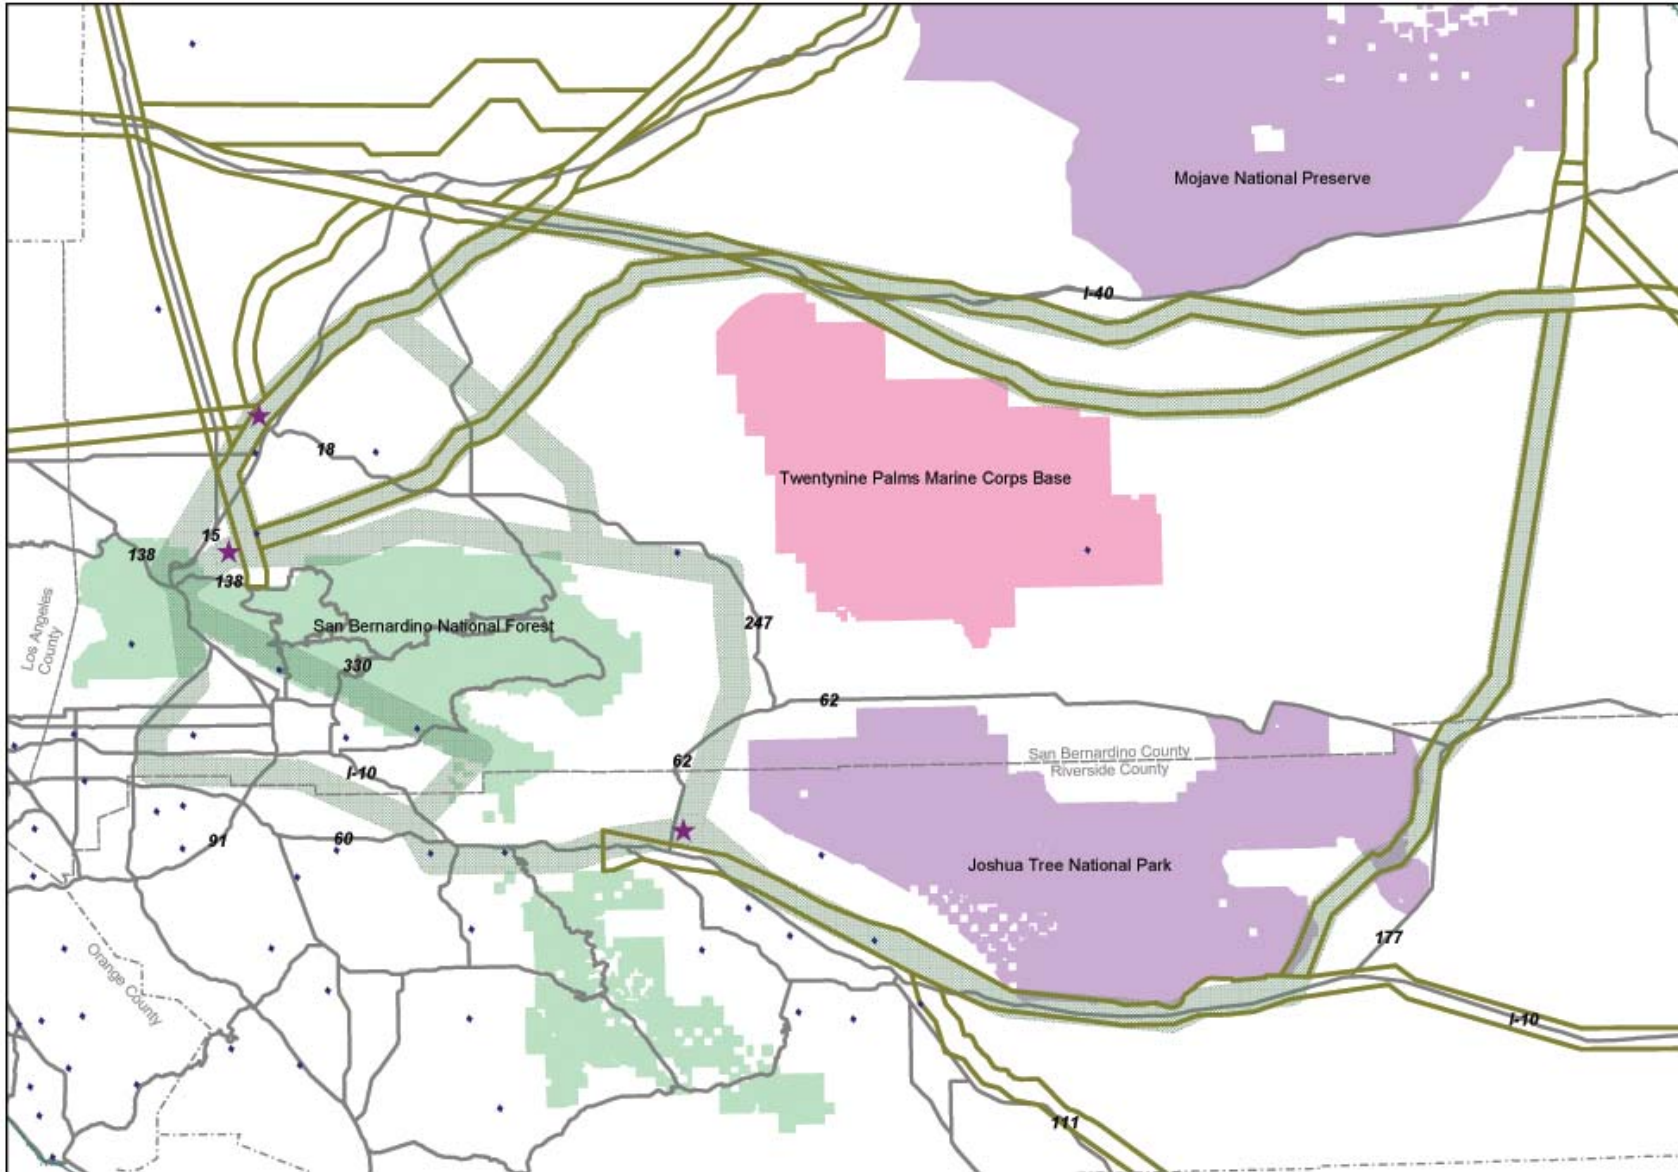

Green Path North Project

Preliminary Routing Options

Legend

- ★ Proposed End Point
- Routing Options
- BLM Desig. Corridor
- National Forest
- National Park
- Military Base
- Major Road
- City
- County Line

Map Date: 11-Jun-2007