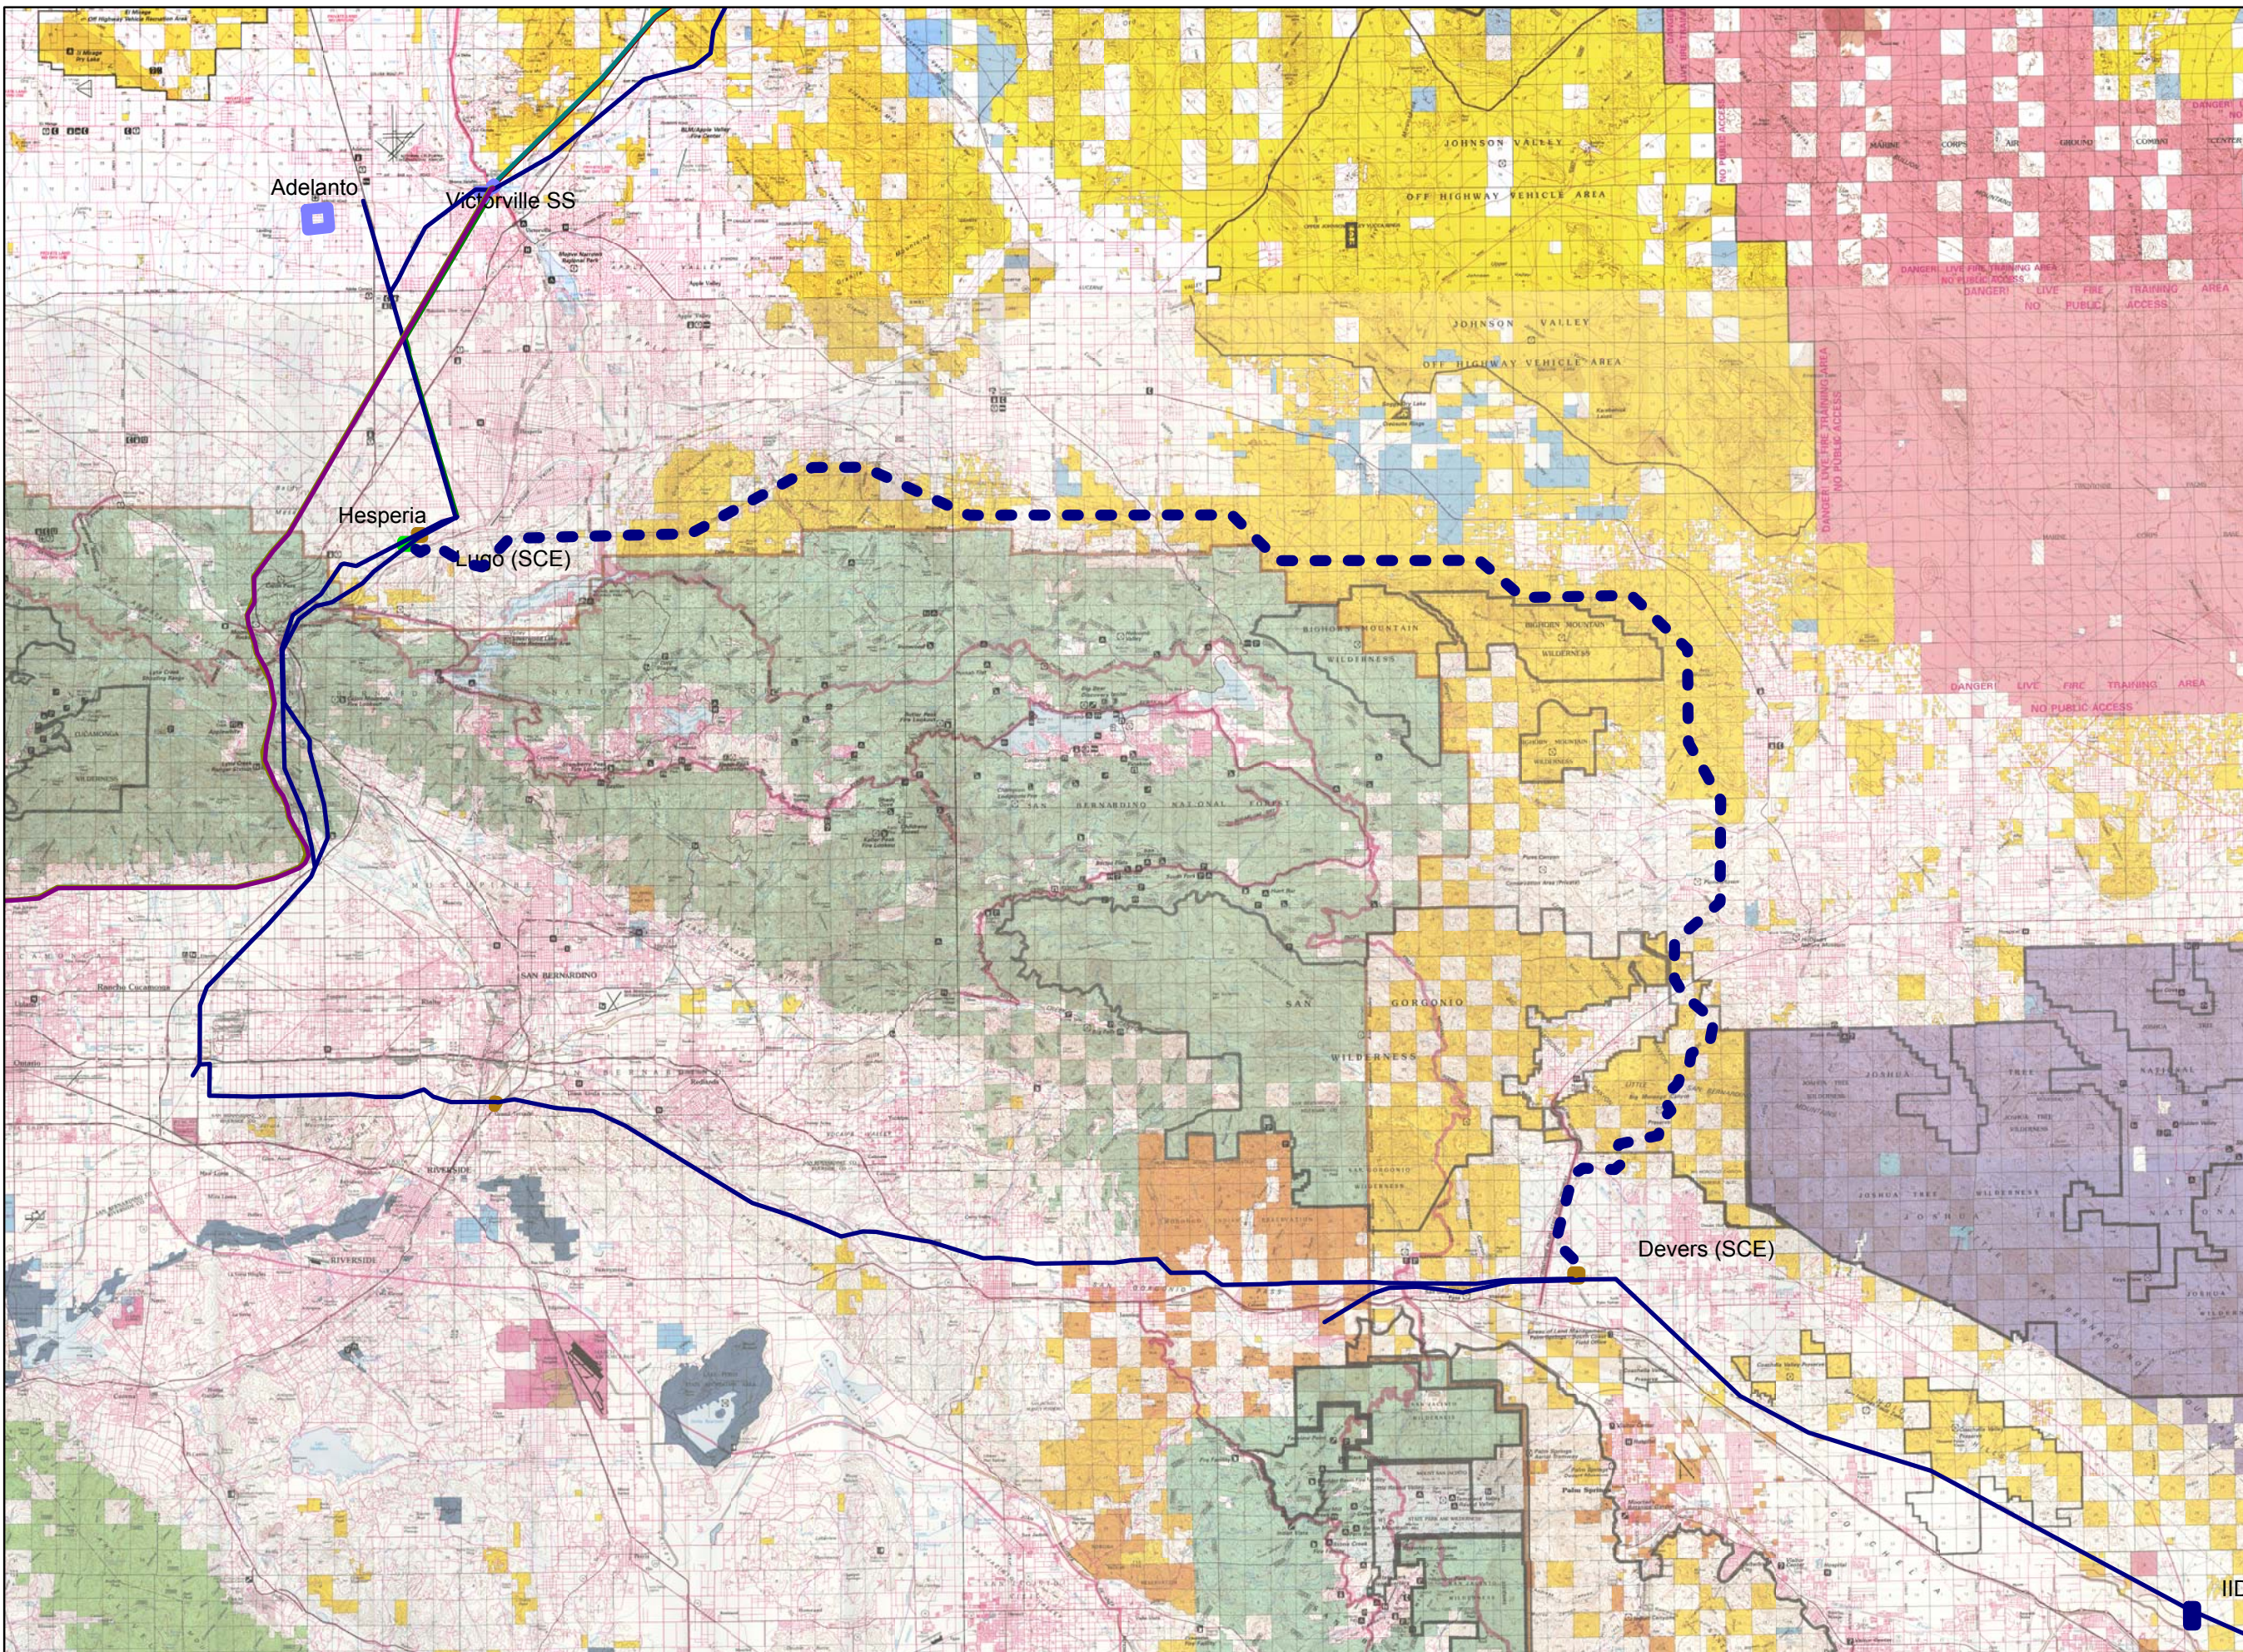

# The Green Path North Project

## Legend

- T/L Green Path Preferred Route
- T/L Vict-Cen L1
- T/L Vict-Cen L2
- T/L SCE Route
- National Forest
- BLM Land
- State Land
- Indian Reservation
- National Park
- Military Base
- DWP Station
- Future DWP Station
- SCE Station
- Other Station

Map Date: 8-Nov-2006